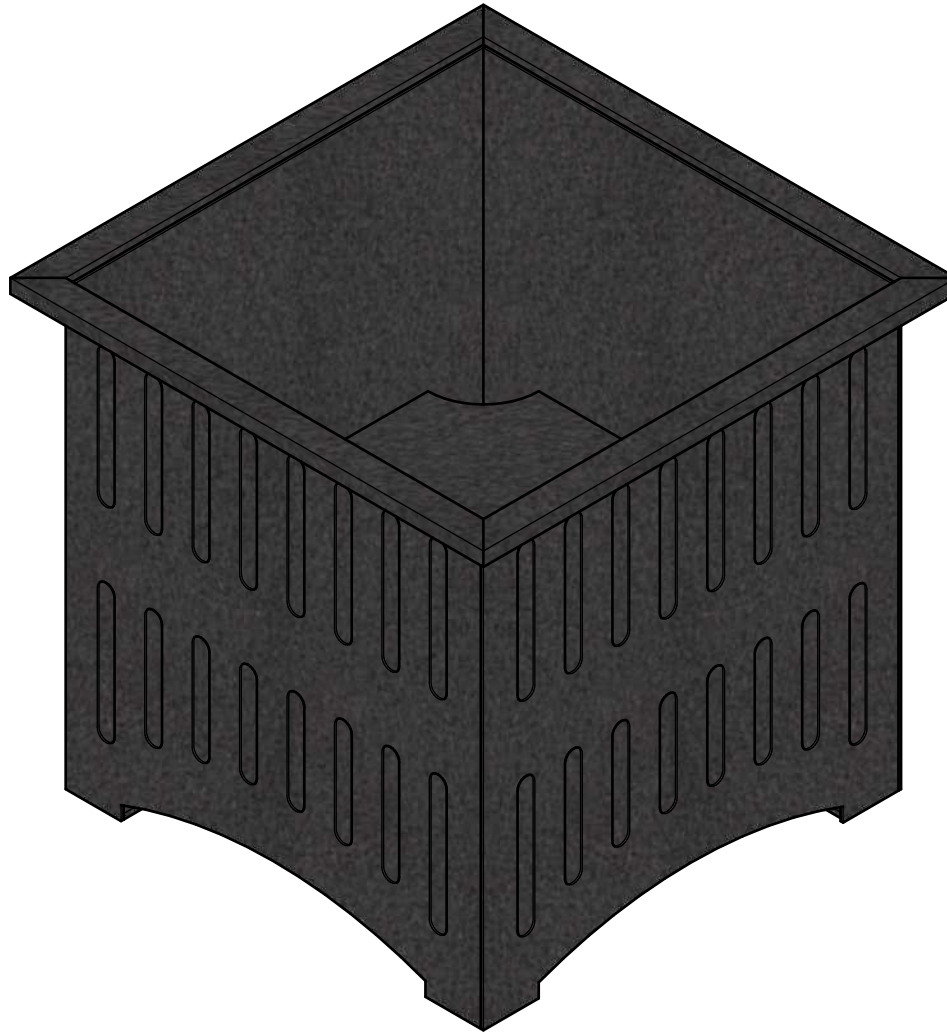

	<b>WISHBONE SITE FURNISHINGS</b> 210-27090 GLOUCESTER WAY LANGLEY, BC			
	<b>DWG. TITLE:</b> BESELT SQUARE PLANTER WITH CURVED BOTTOM <b>REVISION:</b> 05/07/22 R:01			
<b>MATERIAL:</b> ALUMINUM	<b>DWG. NO.</b> DWSBBN05072200	<b>DRAWN BY:</b> GARY PARMAR		
<b>PATTERN NO.</b> N/A	<b>MODEL NO.</b> BSP-32-CB	<b>SCALE:</b> 1:16	<b>SHEET:</b> 1 OF 2	<b>DATE:</b> 05 JULY 22

	<b>WISHBONE SITE FURNISHINGS</b> 210-27090 GLOUCESTER WAY LANGLEY, BC			
	<b>DWG. TITLE:</b> BESELT SQUARE PLANTER WITH CURVED BOTTOM <b>REVISION:</b> 05/07/22 R:01			
<b>MATERIAL:</b> ALUMINUM	<b>DWG. NO.</b> DWSBBN05072200	<b>DRAWN BY:</b> GARY PARMAR		
<b>PATTERN NO.</b> N/A	<b>MODEL NO.</b> BSP-32-CB	<b>SCALE:</b> AS SHOWN	<b>SHEET:</b> 2 OF 2	<b>DATE:</b> 05 JULY 22